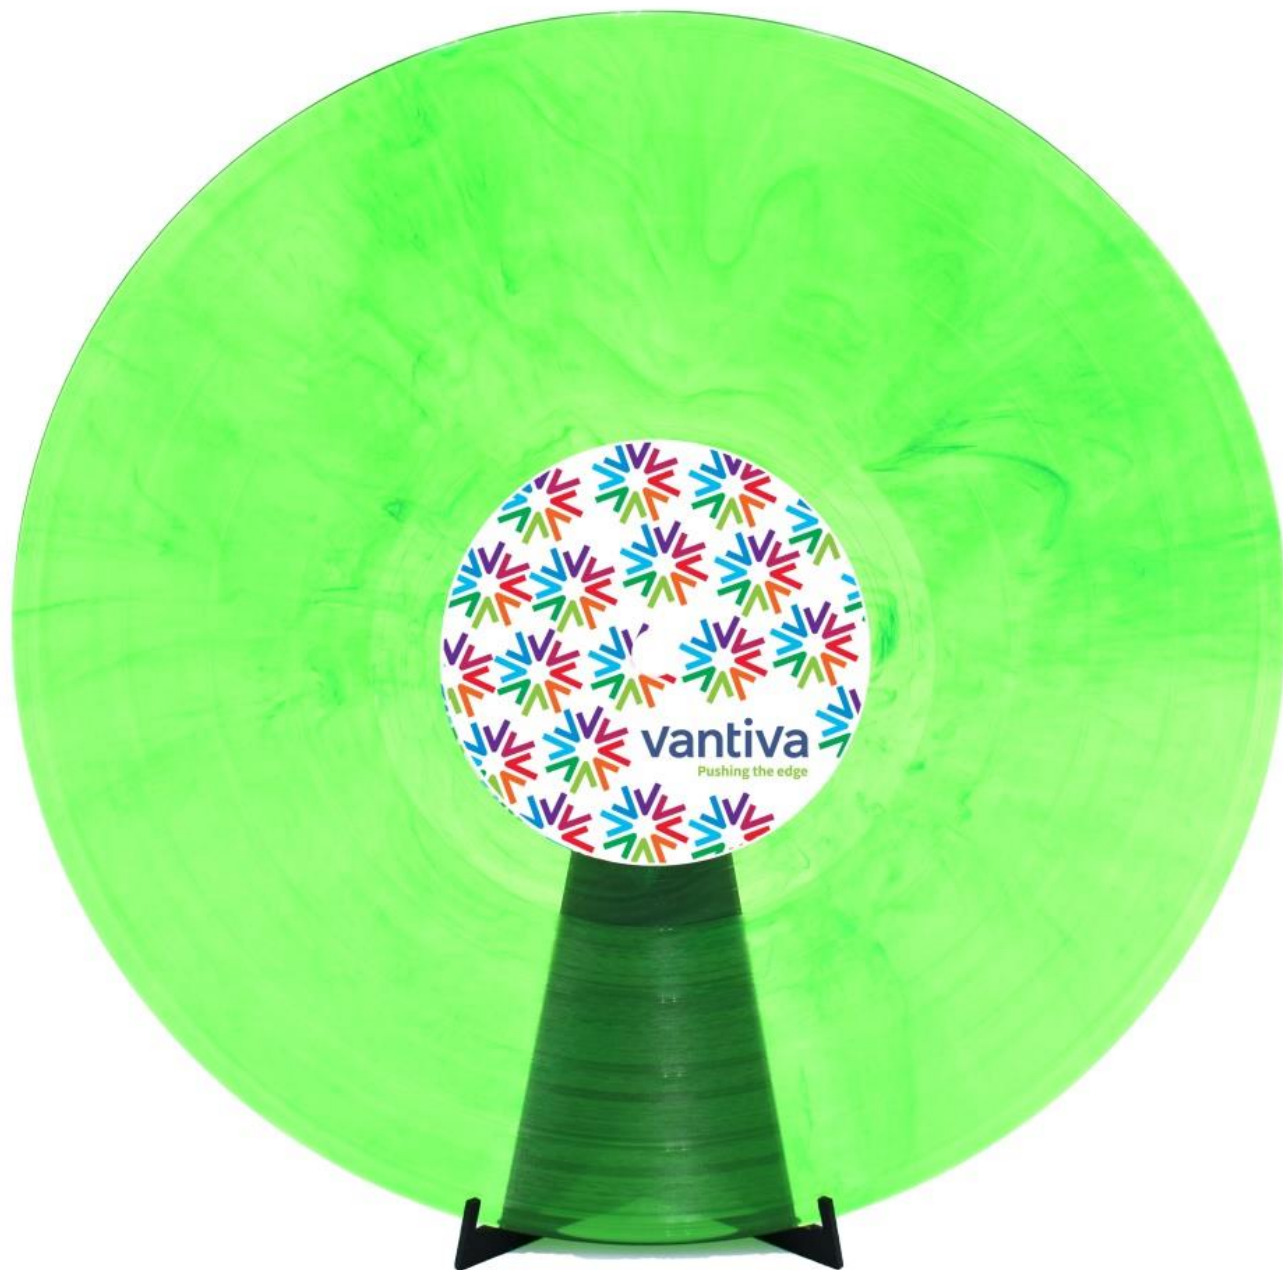

VANTIVA ID: HES016459
COLOR: ABSINTHE
CATEGORY: CUSTOM

FAMILY: GREEN
PMS: 2270C
TYPE: TRANSPARENT