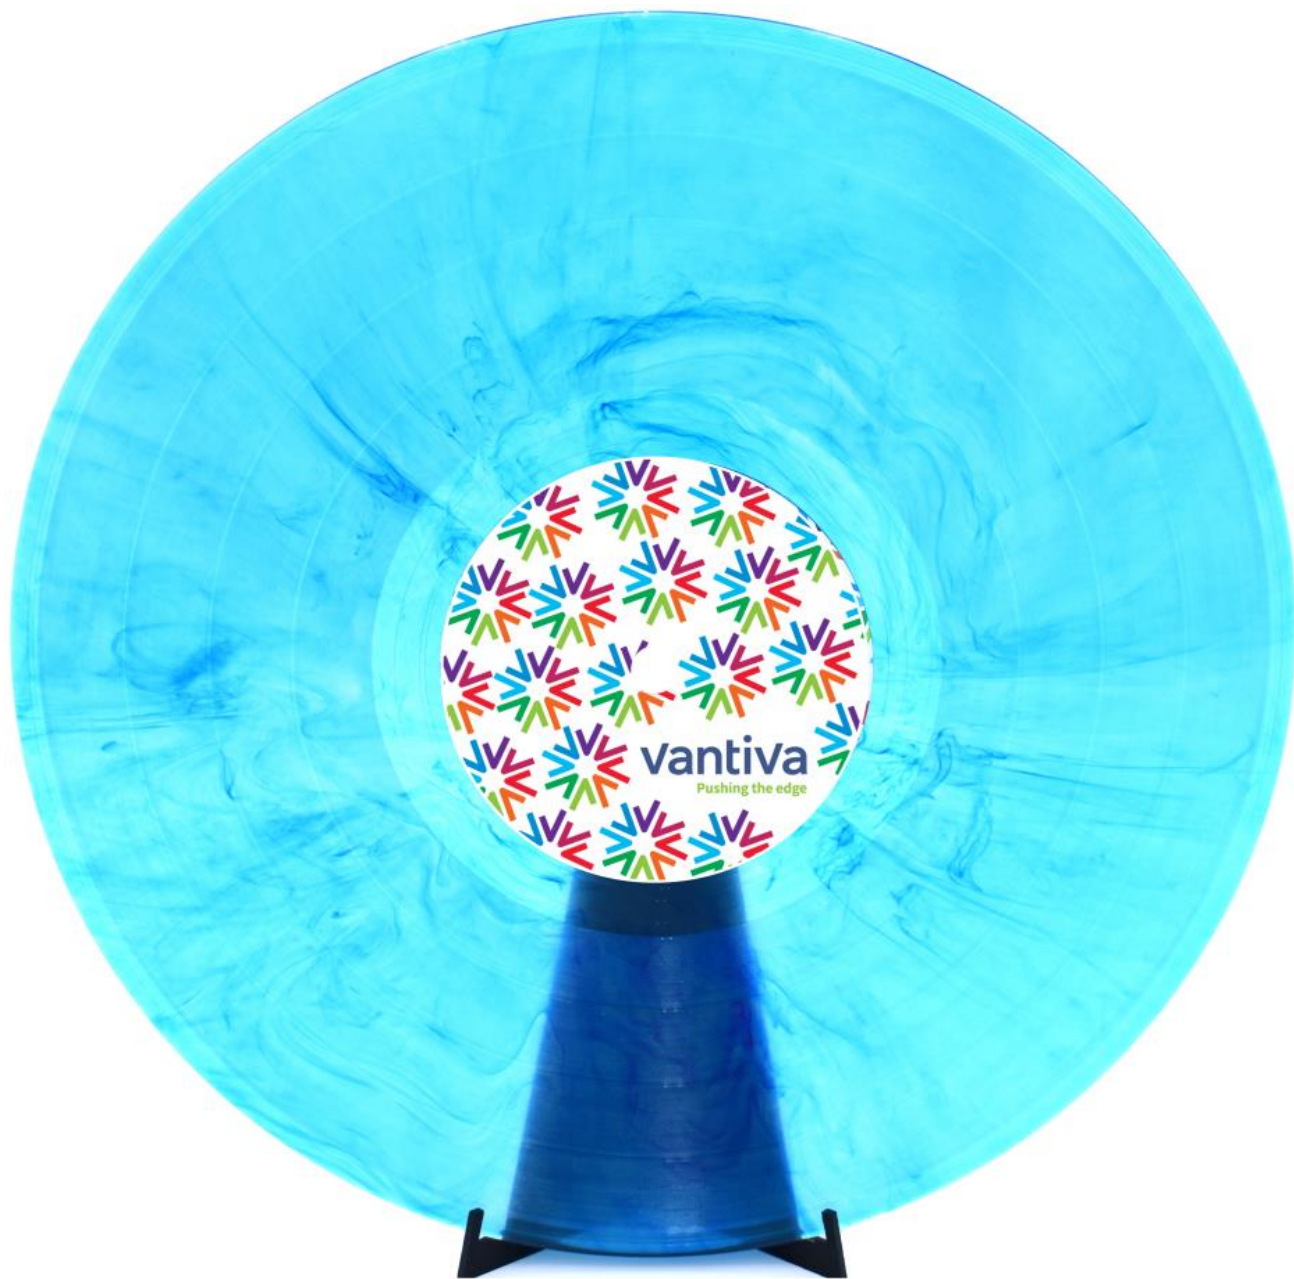

**FAMILY: BLUE**  
**PMS: 2146**  
**TYPE: OPAQUE**

**VANTIVA ID: HES016374**  
**COLOR: BABY**  
**CATEGORY: STANDAR**

**FAMILY: BLUE**  
**PMS: 290**  
**TYPE: OPAQUE**

**VANTIVA ID: HES016359**  
**COLOR: DEEP SKY**  
**CATEGORY: STANDARD**

**FAMILY: BLUE**  
**PMS: 311C**  
**TYPE: OPAQUE**

**VANTIVA ID: HES016445**  
**COLOR: IRIDESCENT GALAXY**  
**CATEGORY: CUSTOM**

**FAMILY: BLUE**  
**PMS: IRIDESCENT BLUE**  
**TYPE: OPAQUE**

**VANTIVA ID: HES016446**  
**COLOR: PEACOCK**  
**CATEGORY: CUSTOM**

**FAMILY: BLUE**  
**PMS: 622C**  
**TYPE: OPAQUE**

**VANTIVA ID: HES016449**  
**COLOR: BLUE LAGOON**  
**CATEGORY: CUSTOM**

**FAMILY: BLUE**  
**PMS: 2935C**  
**TYPE: OPAQUE**

**VANTIVA ID: HES015679**  
**COLOR: LAPIS LAZULI**  
**CATEGORY: STANDARD**