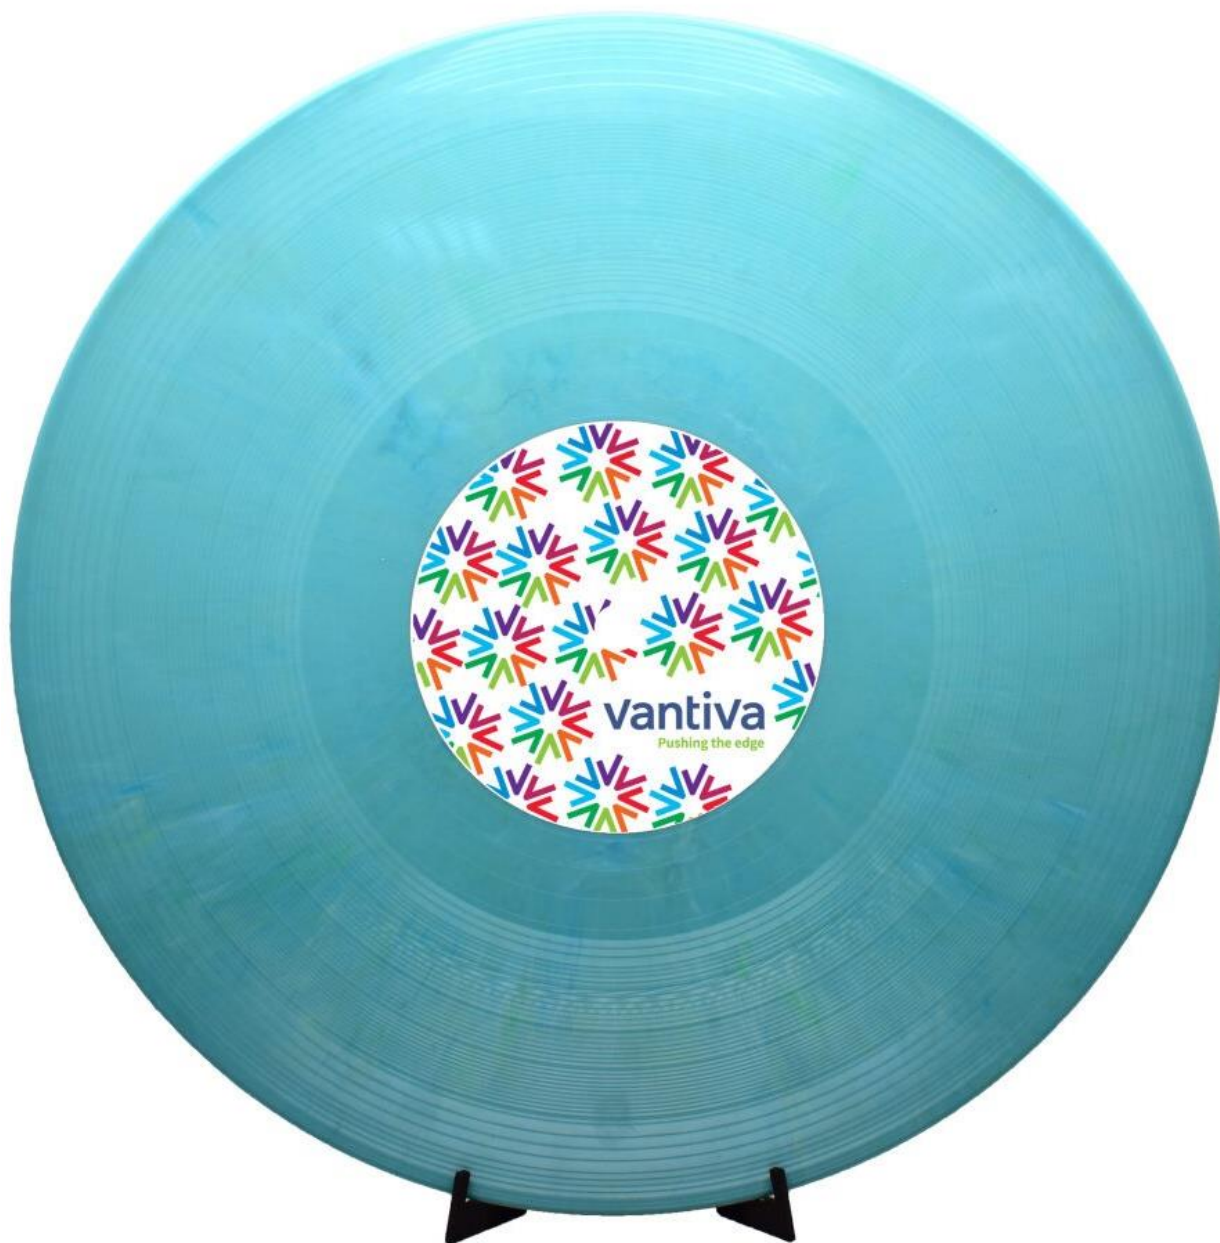

VANTIVA ID: HES016404
COLOR: SEA BREEZE
CATEGORY: CUSTOM

FAMILY: BLUE
PMS: 326
TYPE: OPAQUE