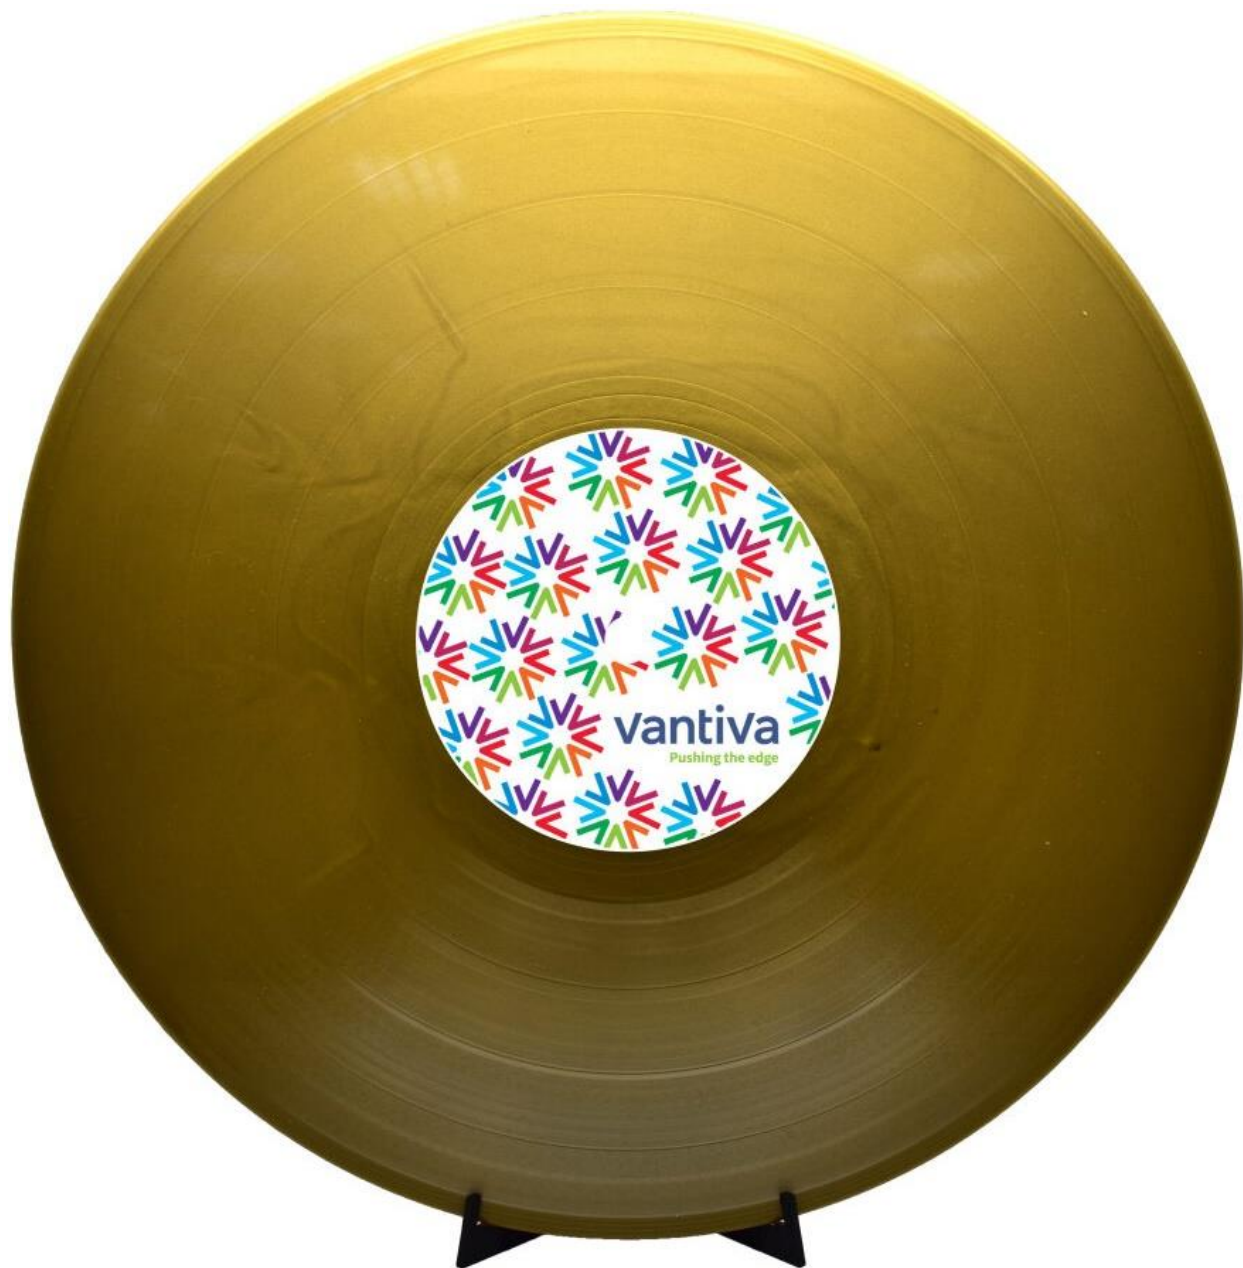

**FAMILY: RED**  
**PMS: 3517C**  
**TYPE: TRANSPARENT**

**VANTIVA ID: HES016428**  
**COLOR: POMEGRANATE**  
**CATEGORY: STANDARD**

**FAMILY: RED**  
**PMS: 3546**  
**TYPE: TRANSPARENT**

**VANTIVA ID: HES015676**  
**COLOR: SUNSHINE RAY**  
**CATEGORY: STANDARD**

**FAMILY: YELLOW**  
**PMS: 394**  
**TYPE: OPAQUE**

**VANTIVA ID: HES016444**  
**COLOR: IRIS**  
**CATEGORY: CUSTOM**

**FAMILY: YELLOW**  
**PMS: FLUORESCENT YELLOW**  
**TYPE: OPAQUE**

**VANTIVA ID: HES015677**  
**COLOR: THUNDERBOLT**  
**CATEGORY: STANDARD**

**FAMILY: YELLOW**  
**PMS: 395**  
**TYPE: TRANSPARENT**

**VANTIVA ID: HES016383**  
**COLOR: LEMON JELLY**  
**CATEGORY: STANDARD**

**FAMILY: YELLOW**  
**PMS: YELLOW C**  
**TYPE: TRANSPARENT**

**VANTIVA ID: HES016356**  
**COLOR: LIMONCELLO**  
**CATEGORY: STANDARD**

**FAMILY: YELLOW**  
**PMS: 6192C**  
**TYPE: TRANSPARENT**

**VANTIVA ID: HES016455**  
**COLOR: LIME PUNCH**  
**CATEGORY: CUSTOM**

**FAMILY: YELLOW**  
**PMS: FLUORESCENT YELLOW**  
**TYPE: TRANSPARENT**